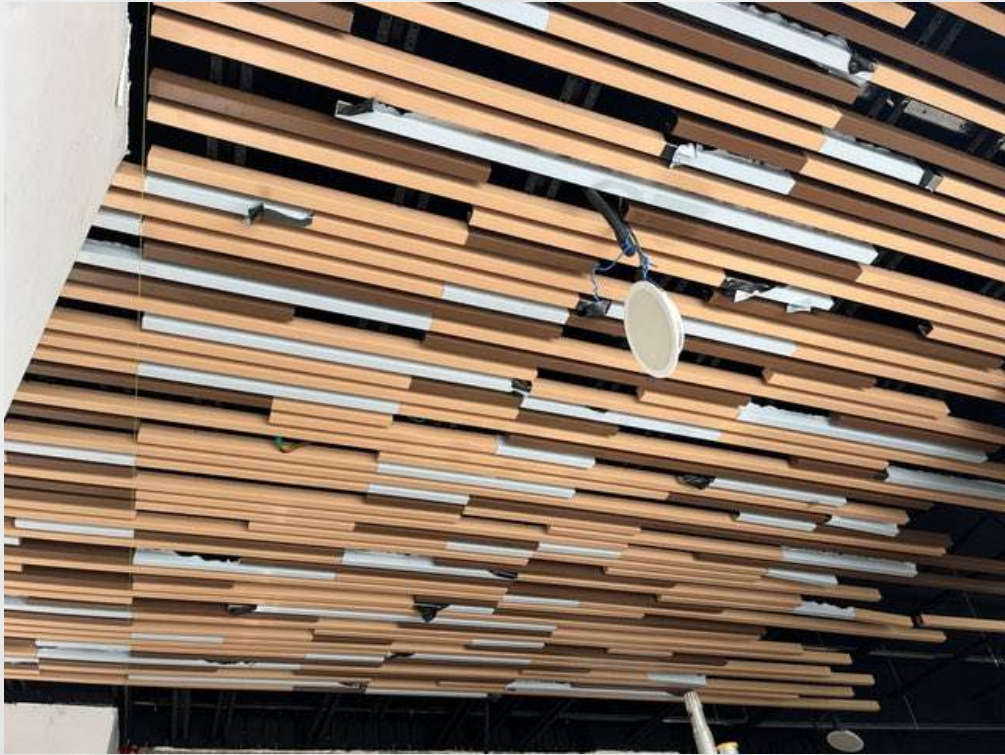

# The Chatelet (2023)

SUPPLY & INSTALL TIMBER-LIKE ALUMINIUM STRIP CEILING

CAR PORCH