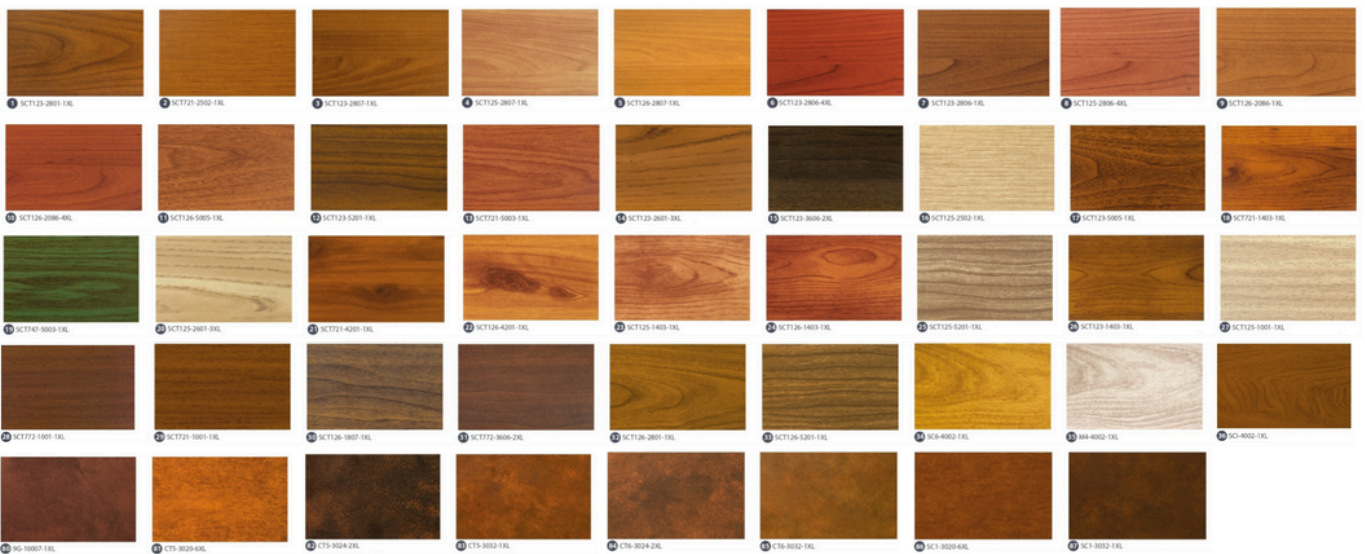

*ACTUAL COLORS MAY VARY. THIS IS DUE TO COMPUTER MONITORS DISPLAYING COLORS DIFFERENTLY AND EVERYONE CAN SEE THESE COLORS DIFFERENTLY