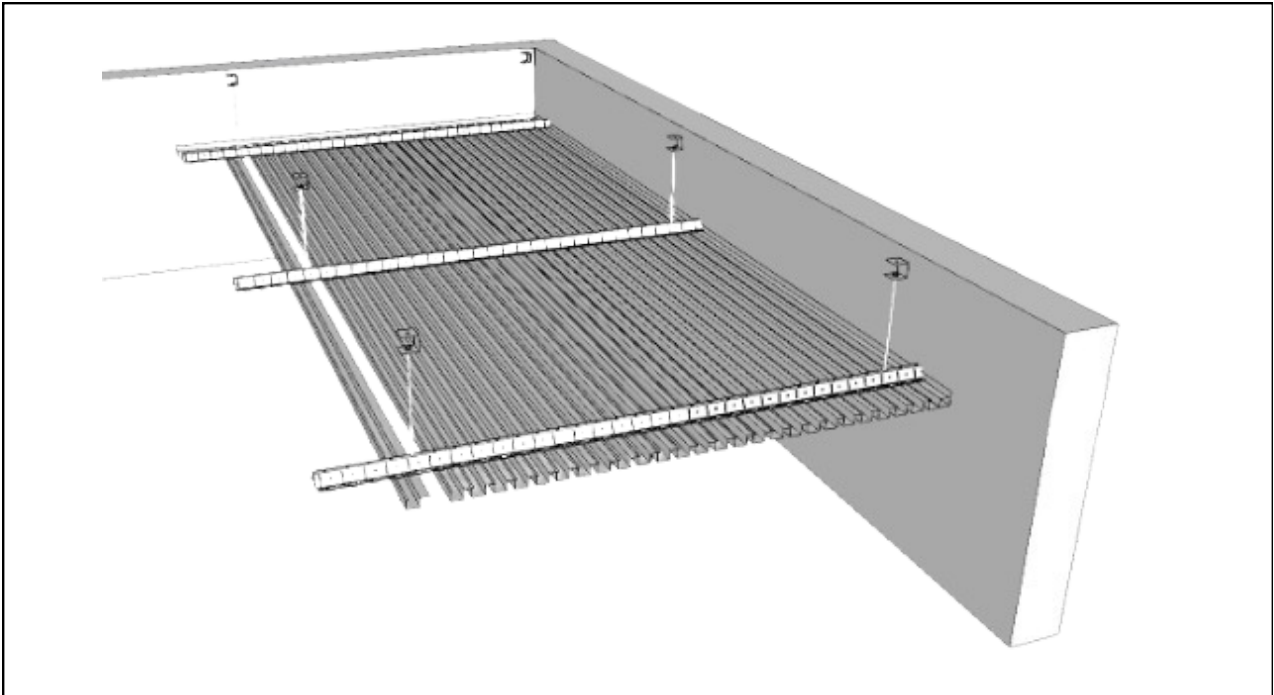

TECHNICAL SPECIFICATIONS

An Overview of the Ceiling System